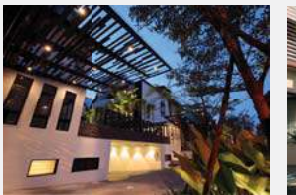

Barker 9
Strata Houses, Singapore